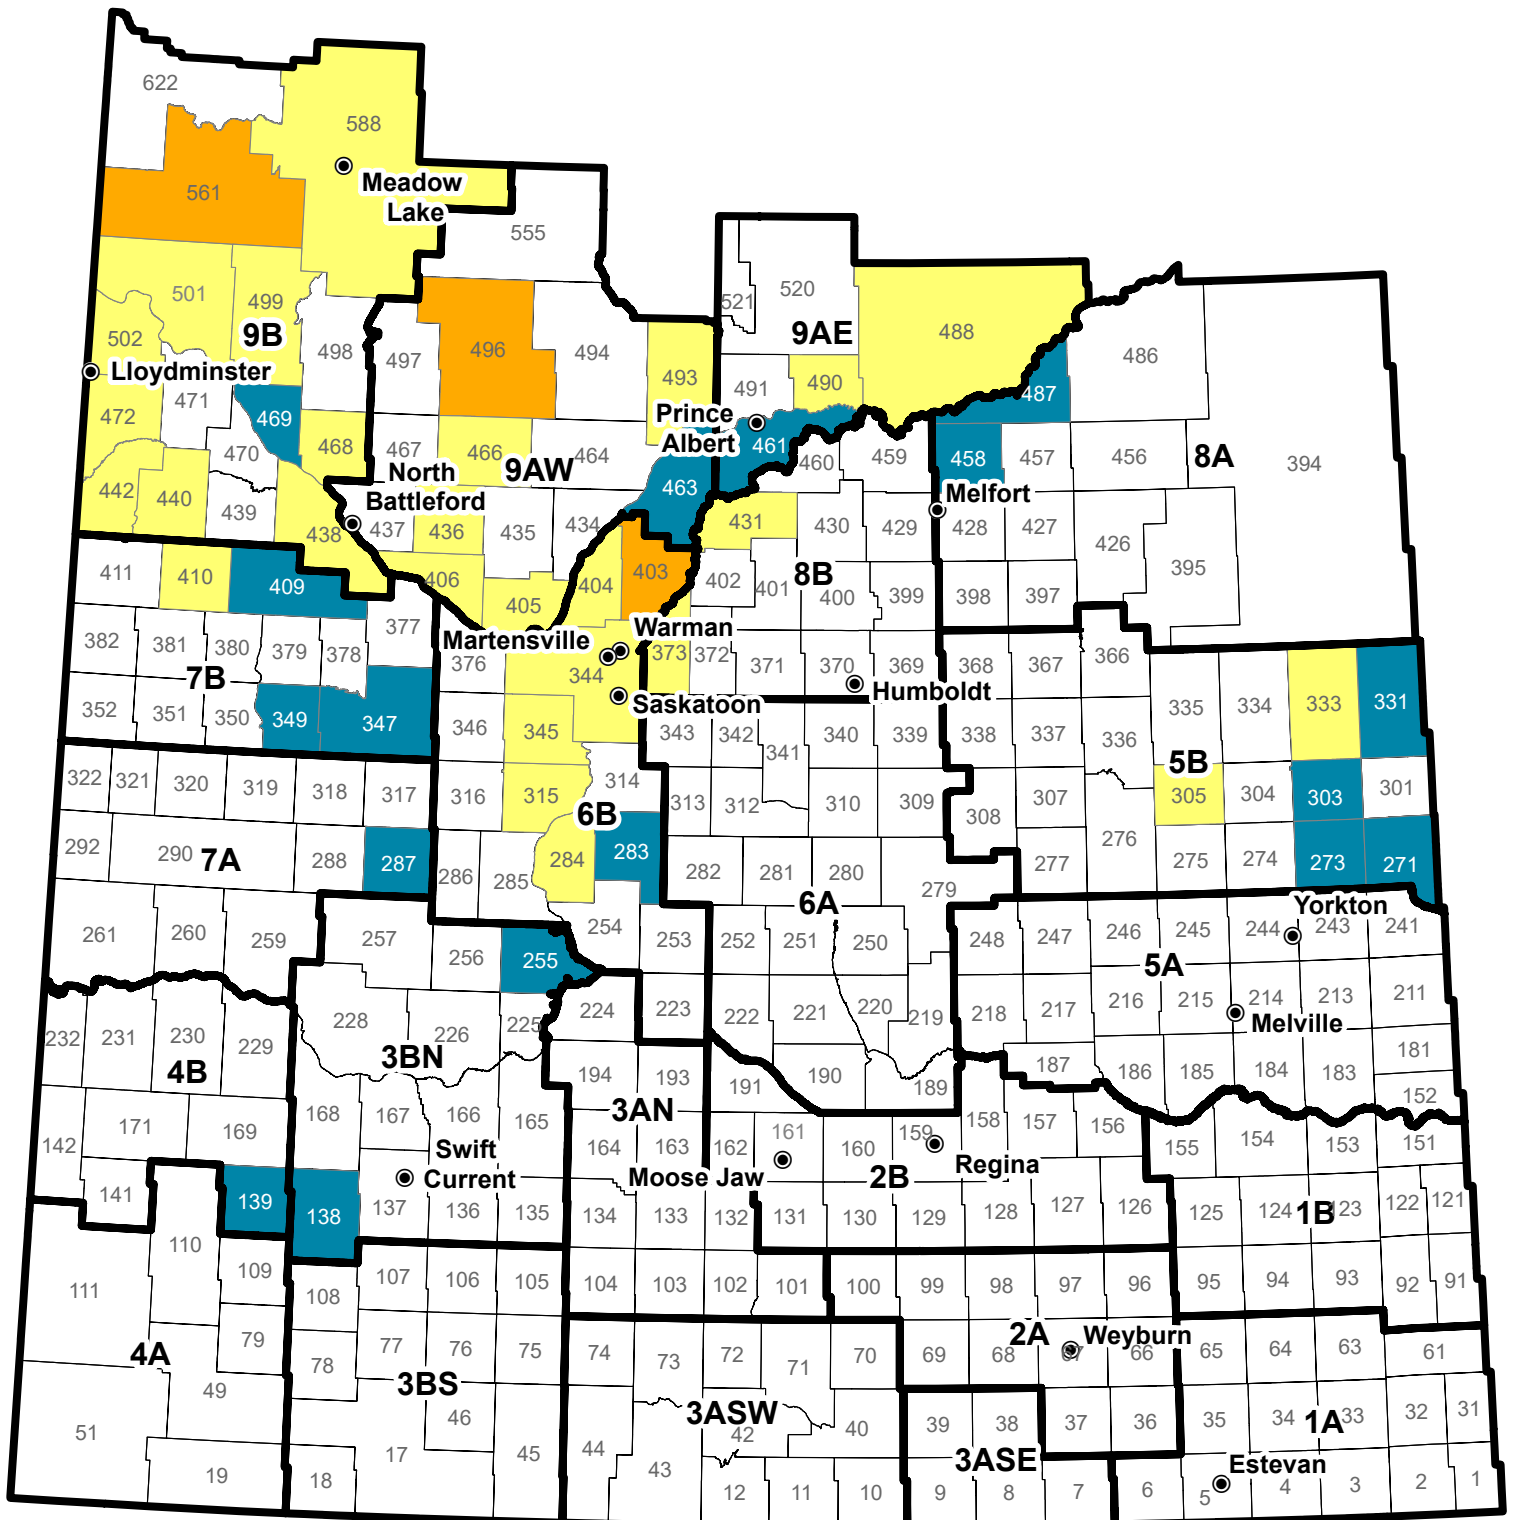

Clubroot Distribution in Saskatchewan (cumulative testing 2008 to 2021)

Data Source:
Clubroot Survey - Crops and Irrigation Branch